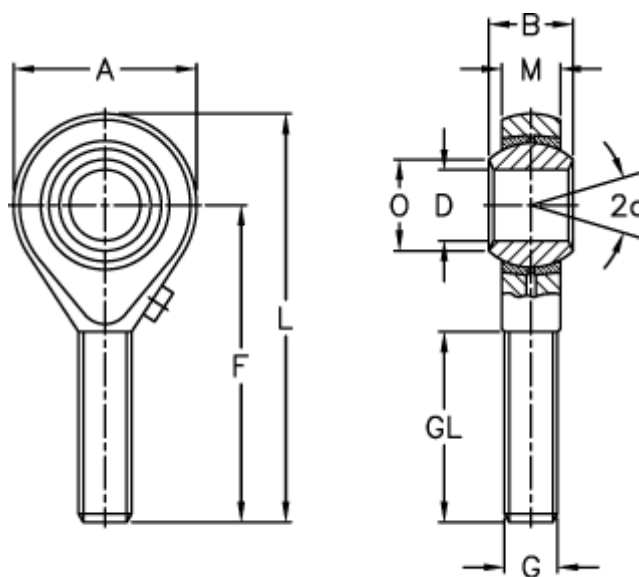

Data Sheet

Article number: 5430101415

Description: LDK Rod end POS 14/F1L
M14x1,5 threaded left

Measures

A	= 34	L	= 77
a (degrees)	= 16	M	= 13.50
B	= 19	O	= 16.80
D	= 14	Static load C0 (kN)	= 28.3
Dynamic load C (kN)	= 13.0	Weight (g)	= 126
F	= 60		
g	= M14x1,5		
GL	= 36		